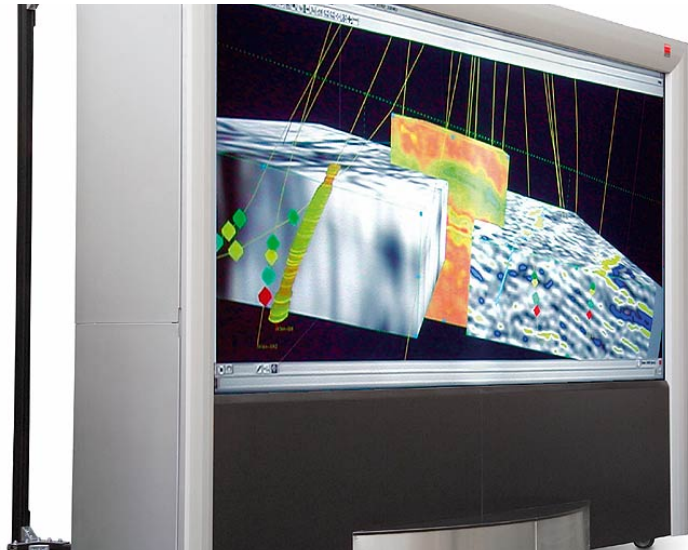

## Two-channel, stand-alone projection wall for team collaboration

The Barco DEUCE offers the most advanced state-of-the-art technology available today for team collaboration to visualize, analyze and explore complex data.

With the Barco DEUCE, Barco offers a revolutionary tool that will not only have the **functionality of high-end visualization rooms**. It will enable teams to visualize data in a well-lit room, allowing for better eye-to-eye collaboration.

**Active 3D stereo display** enhances intuitive understanding and accurate analysis of the complex data. Real-time interaction with the data leads to quick team decision-making. Options such as complex source switching with touch panel, and tracking can be added.

The Barco DEUCE provides a virtual reality environment that offers a two-channel VR environment with high-end functionality.