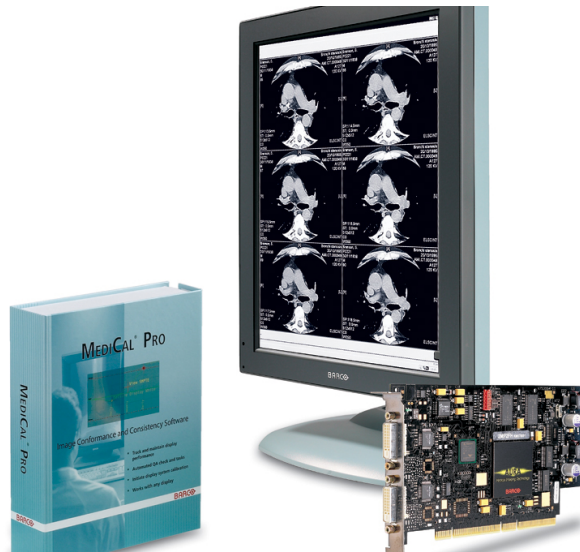

Coronis 2MP (MFGD-2320)

2 MegaPixel premium diagnostic display system

Coronis 2MP (1600 x 1200 resolution) offers softcopy performance without compromise. The system's short response time and high on-axis contrast ratio make it ideally suited to display moving images. The display system features IPS (In-Plane Switching). This technology provides enhanced viewing angle characteristics, making it easier for an additional radiologist to aid in the diagnosis from a different viewing position.

Coronis 2MP features both digital and analog inputs. For use in legacy applications with analog signals, the flat panel display is also available as a standalone unit. Its accurate signal conversion and high brightness make it the perfect solution to upgrade existing CRT-based systems with state-of-the-art technology. Coronis 2MP can be combined with Barco's Portrait Accelerator, which eliminates software-related application slow-downs in portrait viewing and assures full performance in portrait mode.

BARCO

Visibly yours

Technische Daten

Zulassungen	<ul style="list-style-type: none"> • CE, UL60950, CSA C22.2 No 60950 (c-UL), CB, IEC 60950, DEMKO EN 60950
Unterstützte Auflösungen	<ul style="list-style-type: none"> • 1600 x 1200 landscape • 1200 x 1600 portrait (Optional portrait Accelerator) • VGA boot
Display-Technologie	<ul style="list-style-type: none"> • TFT AMLCD VA Mode LCD • Grayscale, 3 subpixels per pixel
Ergonomie	<ul style="list-style-type: none"> • Tilt & swivel base with P/L rotation • 100 mm VESA mounting standard • AR coated front cover
Dunkelraumkontrast	1000:1 typical
Betrachtungswinkel	170° (at 10:1 contrast)
Auflösung	2MP (1600 x 1200 / 1200 x 1600)
Leuchtdichte	400 cd/m ² (116.7 fL) calibrated, 600 cd/m ² (175.1 fL)
DVI	Complying to VESA DVI
Stabilisierung, Kalibrierung und automatisierte QS	Embedded I-Guard
Farb-Bildgebung	No
Graustufen-Bildgebung	True
USB	USB-hub with 1 up- and 2 downstream ports
Analog	VGA D-SUB15 connector, BNC